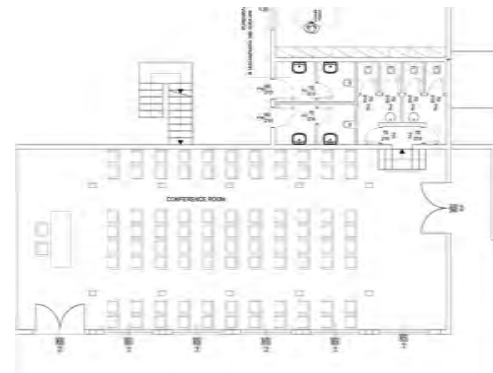

Suites and retreat only: dvd/cd and Nespresso machine.

BEACH SUITE

Located directly on the beach
(90 sqm).

DELUXE GARDEN

Located on the ground floor
(70 sqm).

DELUXE OCEAN VIEW

Located directly on the beach
(70 sqm).

LUXURY VILLA RETREAT

Located on the beach (200 sqm).

CONFERENCE ROOM

Large conference room with 100 seats is available. All equipments to provide professional conference is on the site, and a large veranda to arrange coffee break.